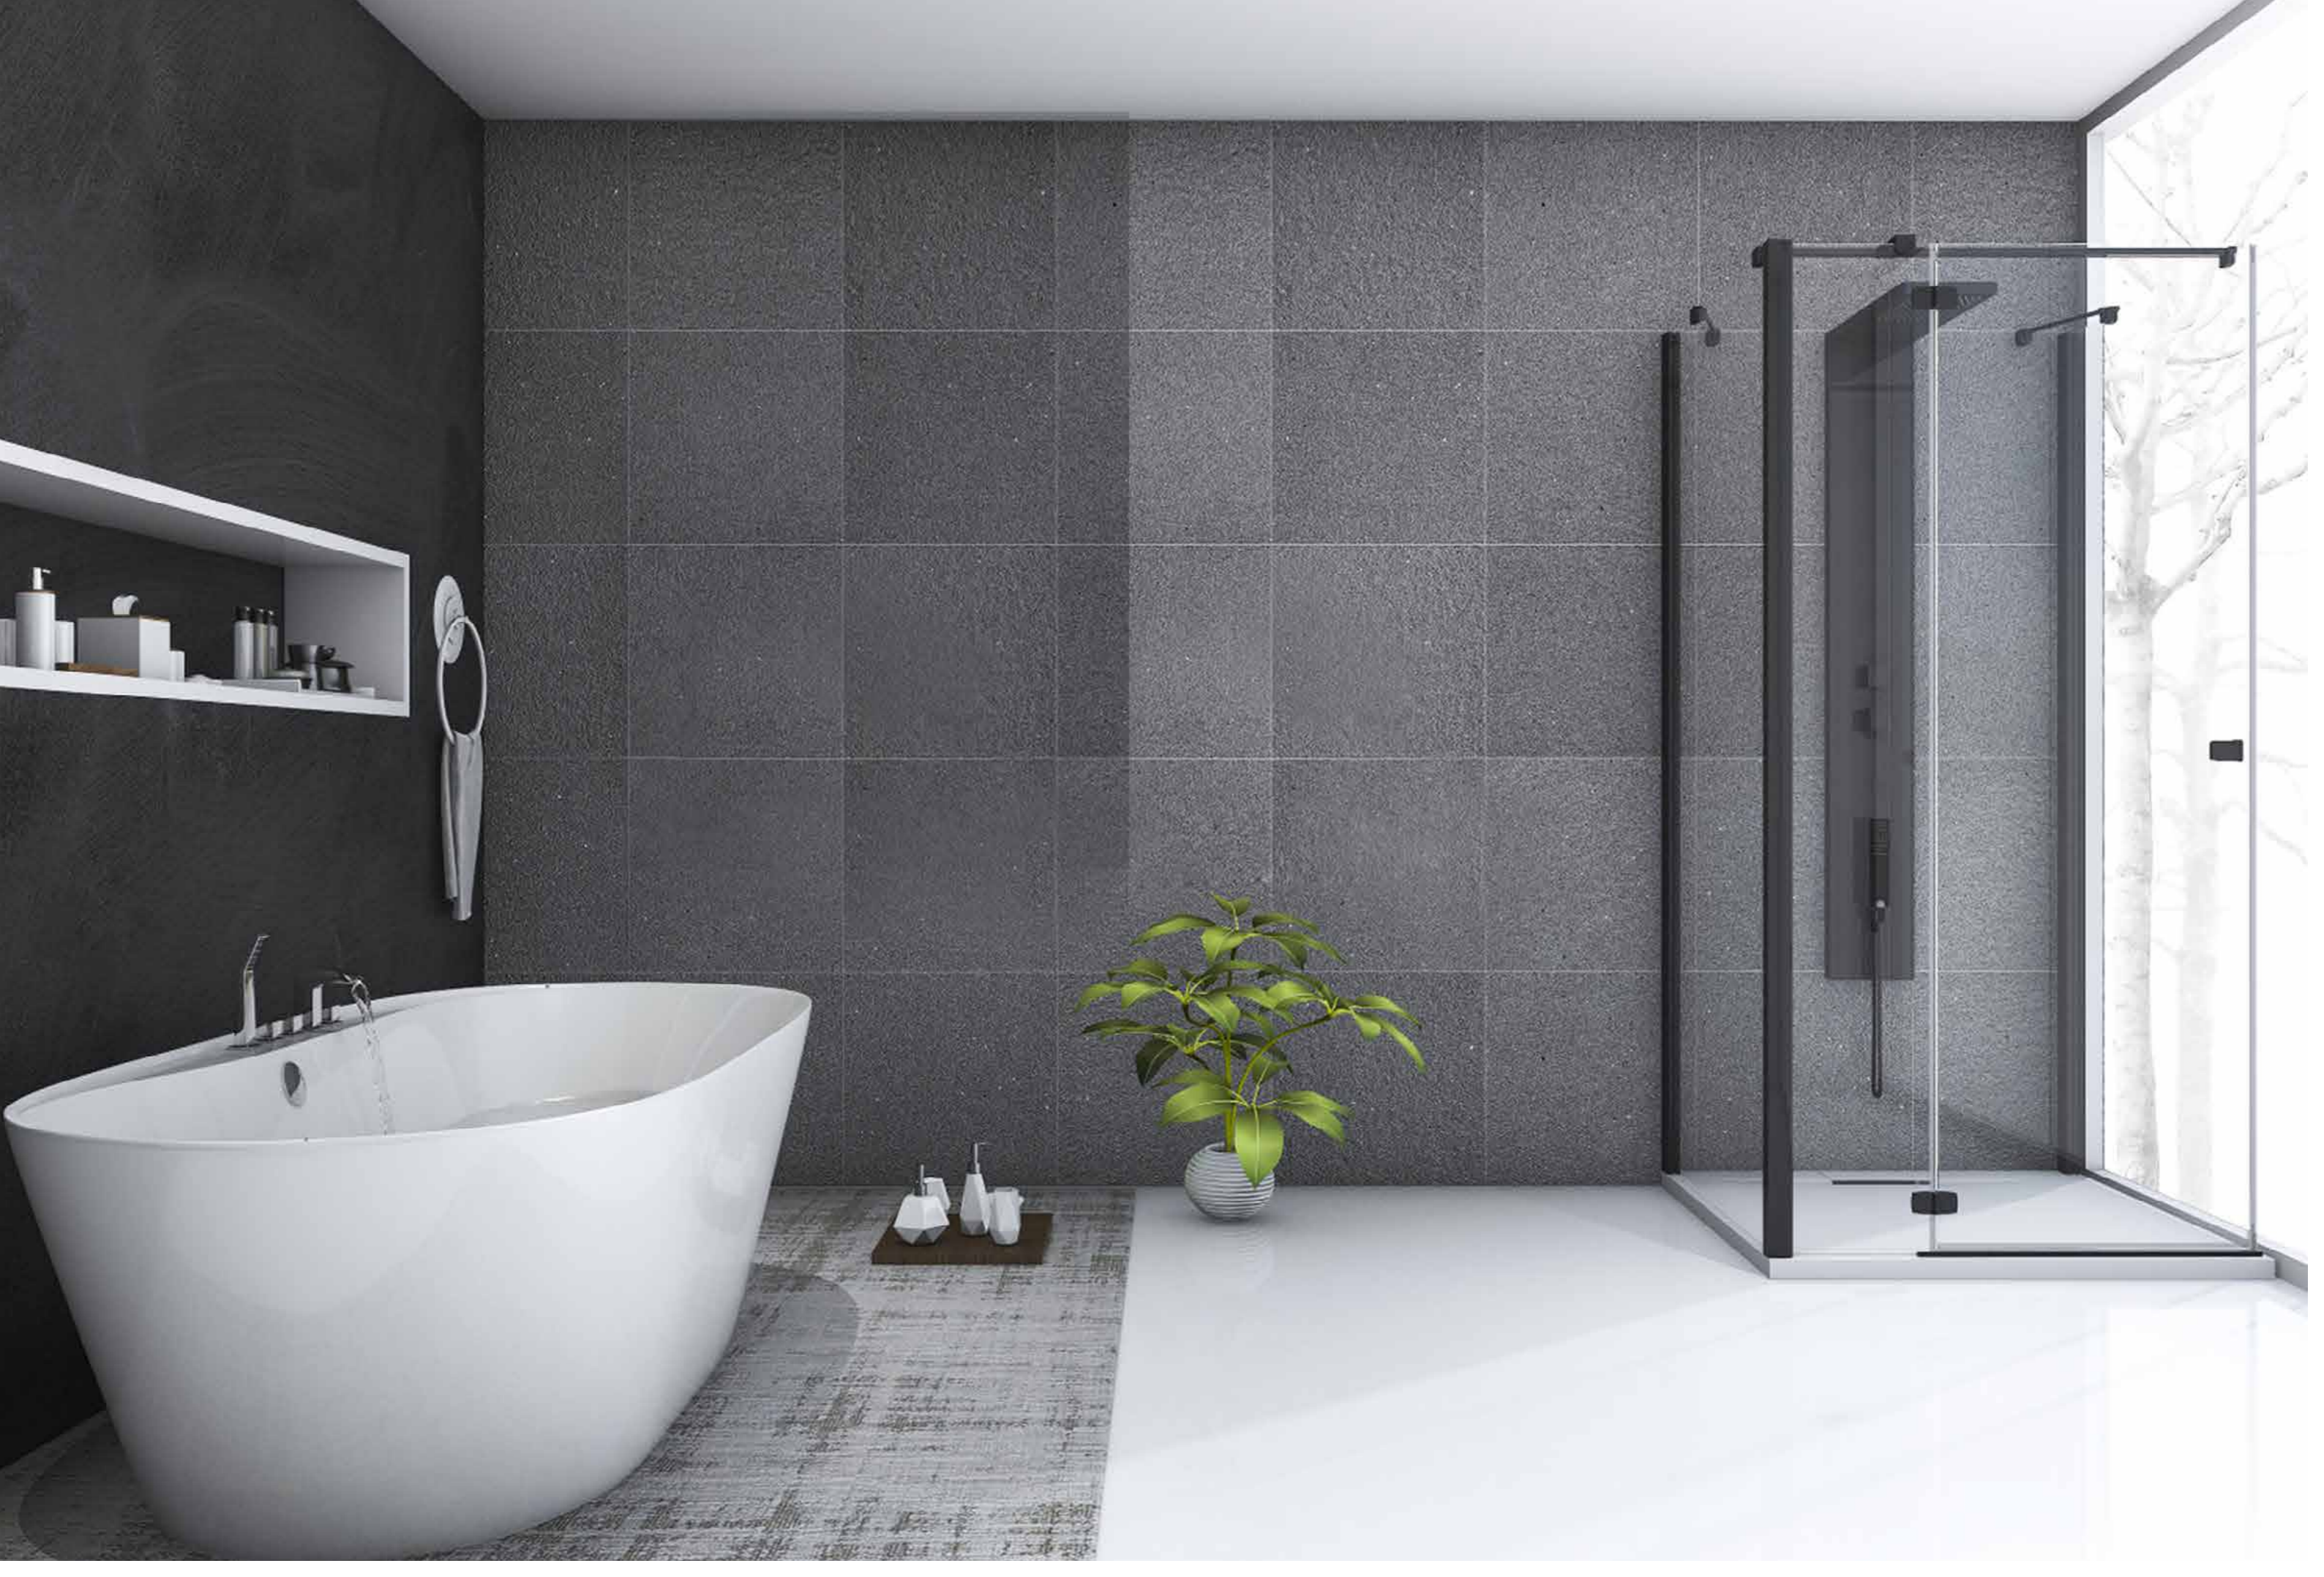

DB-90301
Basin Mixer
• Brass • Chrome

DB-90201
Basin Mixer
• Brass • Chrome